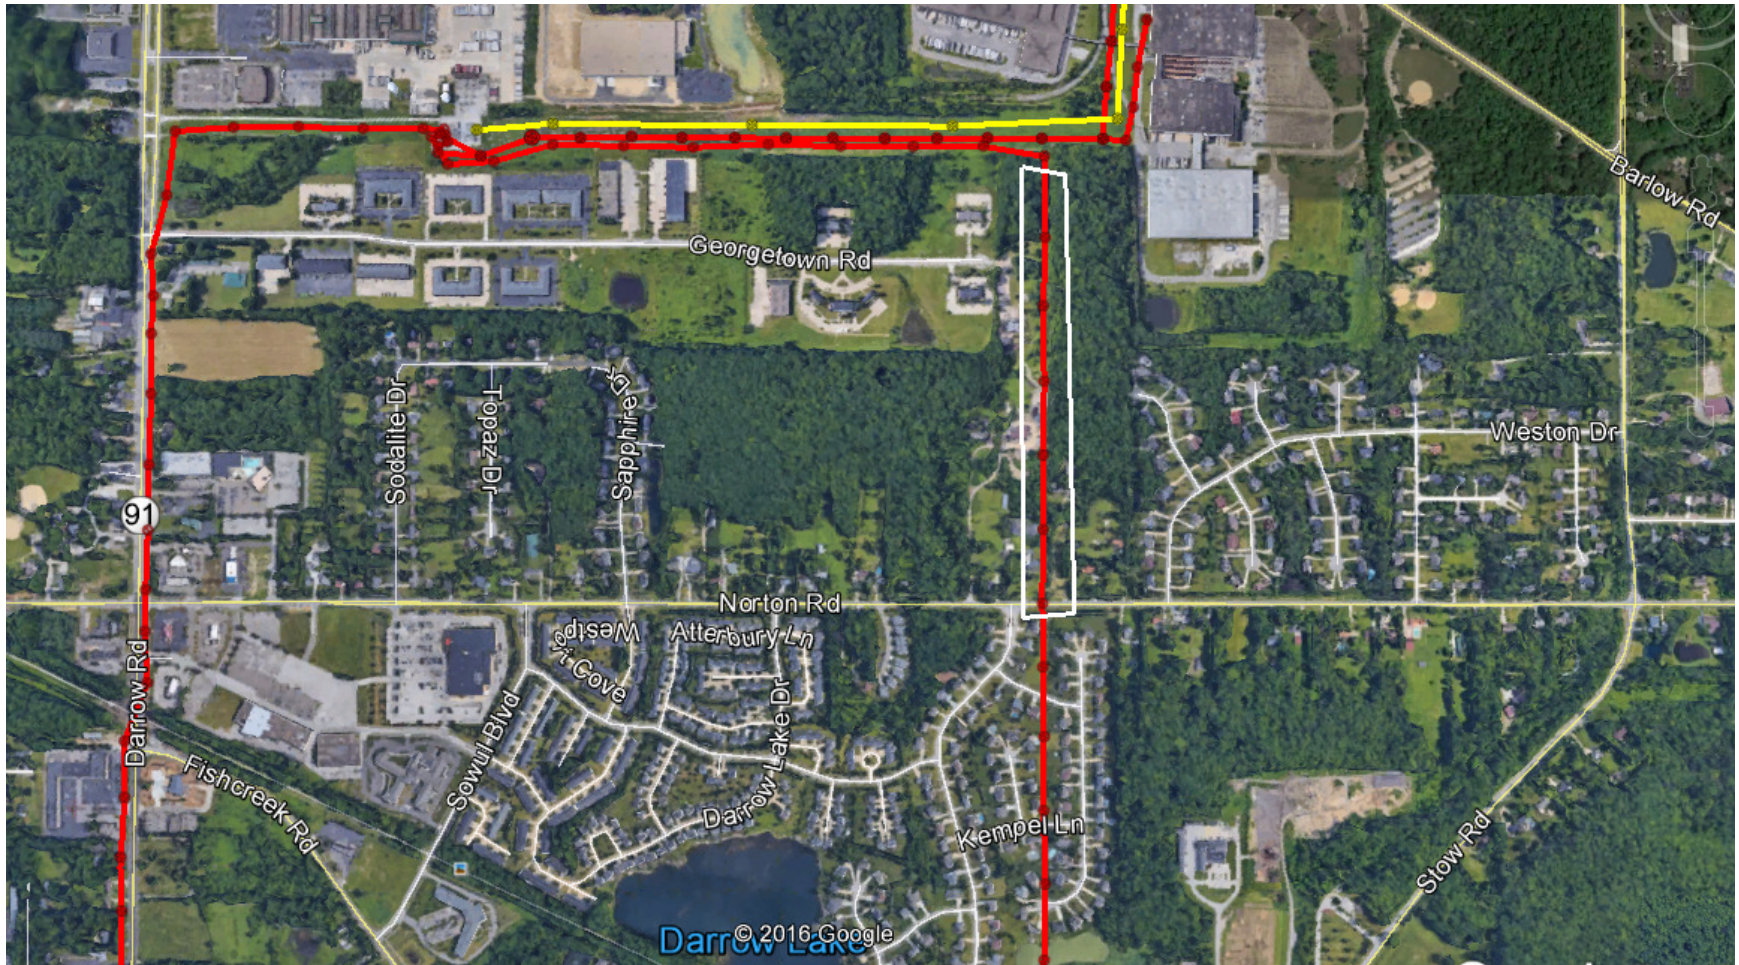

Darrow West Ravenna 69kV (red line outlined in white)

Darrow Hudson South 69kV (red line outlined in white)